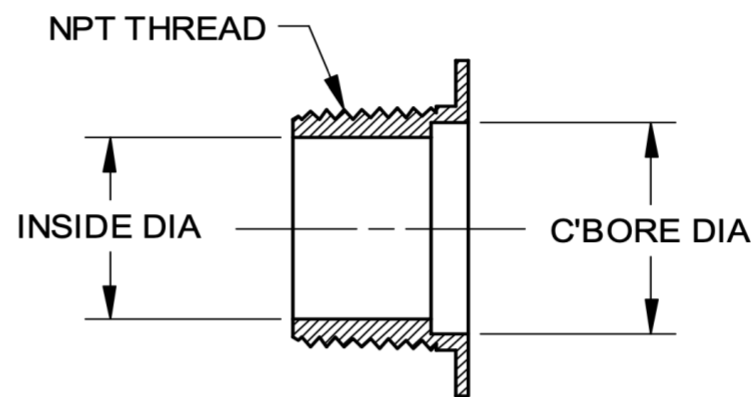

MIL-S-24235/15

FITTERS FOR STUFFING TUBES, METAL, AND PACKING ASSEMBLIES FOR ELECTRIC CABLES

FITTERS STEEL

| SIZE | INSIDE DIAMETER | NPT THREAD | C'BORE DIAMETER | M24235 PART # | PENN EL PART # |
|------|-----------------|------------|-----------------|---------------|----------------|
| A | .559 | 3/8 | N/A | M24235/15-001 | SF-ST-A |
| B | .668 | 1/2 | N/A | M24235/15-002 | SF-ST-B |
| C | .793 | 3/4 | N/A | M24235/15-003 | SF-ST-C |
| D | .813 | 3/4 | .903 | M24235/15-004 | SF-ST-D |
| E | .813 | 3/4 | .965 | M24235/15-005 | SF-ST-E |
| F | .990 | 1 | N/A | M24235/15-006 | SF-ST-F |
| G | 1.106 | 1 | N/A | M24235/15-007 | SF-ST-G |
| J | 1.215 | 1-1/4 | N/A | M24235/15-008 | SF-ST-J |
| K | 1.324 | 1-1/4 | N/A | M24235/15-009 | SF-ST-K |
| L | 1.418 | 1-1/4 | N/A | M24235/15-010 | SF-ST-L |
| M | 1.559 | 1-1/2 | N/A | M24235/15-011 | SF-ST-M |
| N | 1.563 | 1-1/2 | 1.724 | M24235/15-012 | SF-ST-N |
| P | 1.834 | 2 | N/A | M24235/15-013 | SF-ST-P |
| R | 1.959 | 2 | N/A | M24235/15-014 | SF-ST-R |
| S | 2.084 | 2 | N/A | M24235/15-015 | SF-ST-S |
| T | 2.372 | 2-1/2 | N/A | M24235/15-016 | SF-ST-T |
| V | 2.497 | 2-1/2 | N/A | M24235/15-017 | SF-ST-V |
| W | 2.622 | 3 | N/A | M24235/15-018 | SF-ST-W |
| X | 2.810 | 3 | N/A | M24235/15-019 | SF-ST-X |
| Y | 2.919 | 3 | N/A | M24235/15-020 | SF-ST-Y |
| Z | 3.091 | 3 | N/A | M24235/15-021 | SF-ST-Z |
| AA | 3.185 | 3-1/2 | N/A | M24235/15-022 | SF-ST-AA |